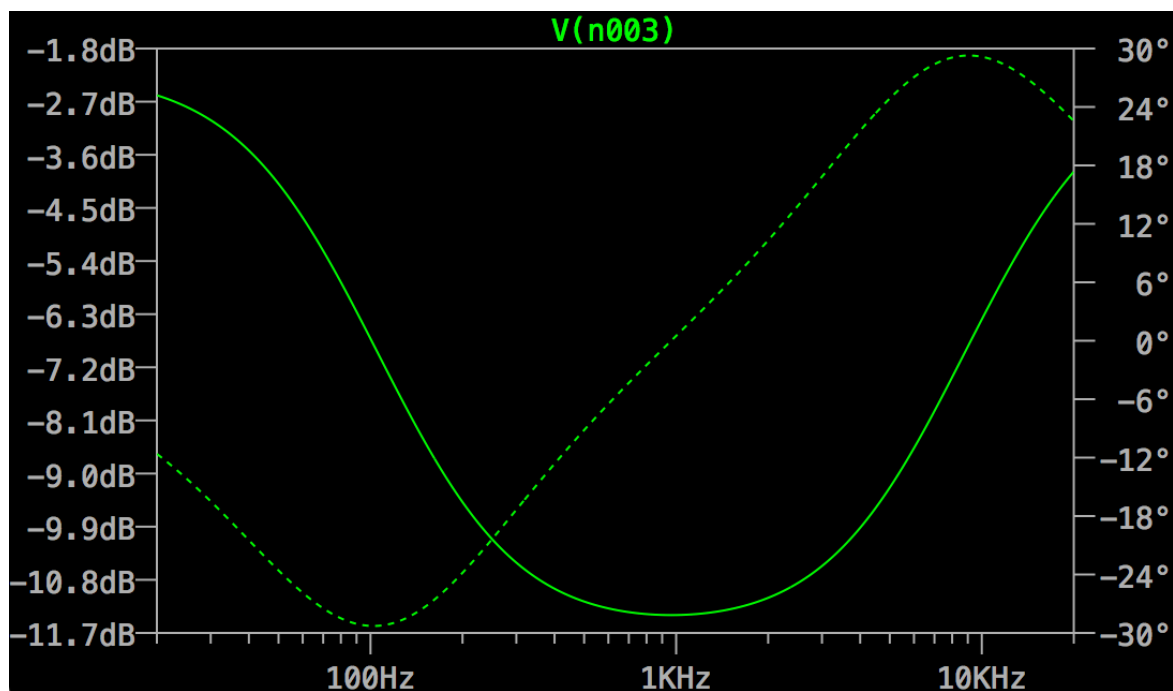

6dB and 12dB Loudness Filter

6dB Loudness Filter

.ac oct 1k 20 20k