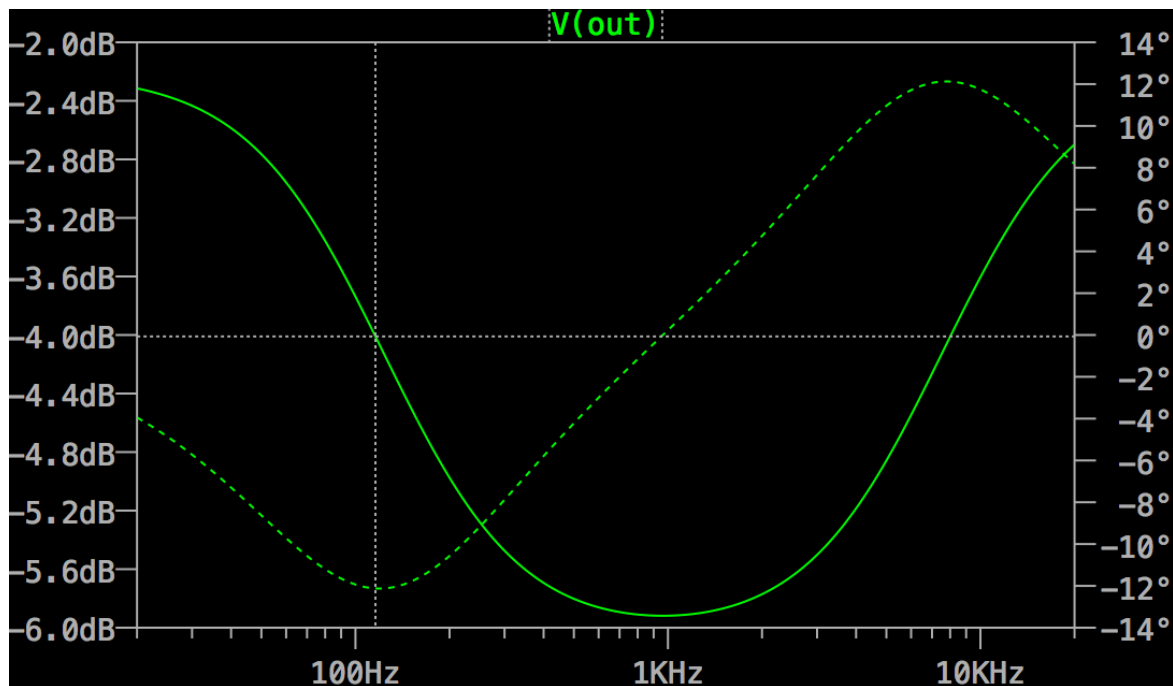

6dB and 12dB Loudness Filter

6dB Loudness Filter

.ac oct 1k 20 20k